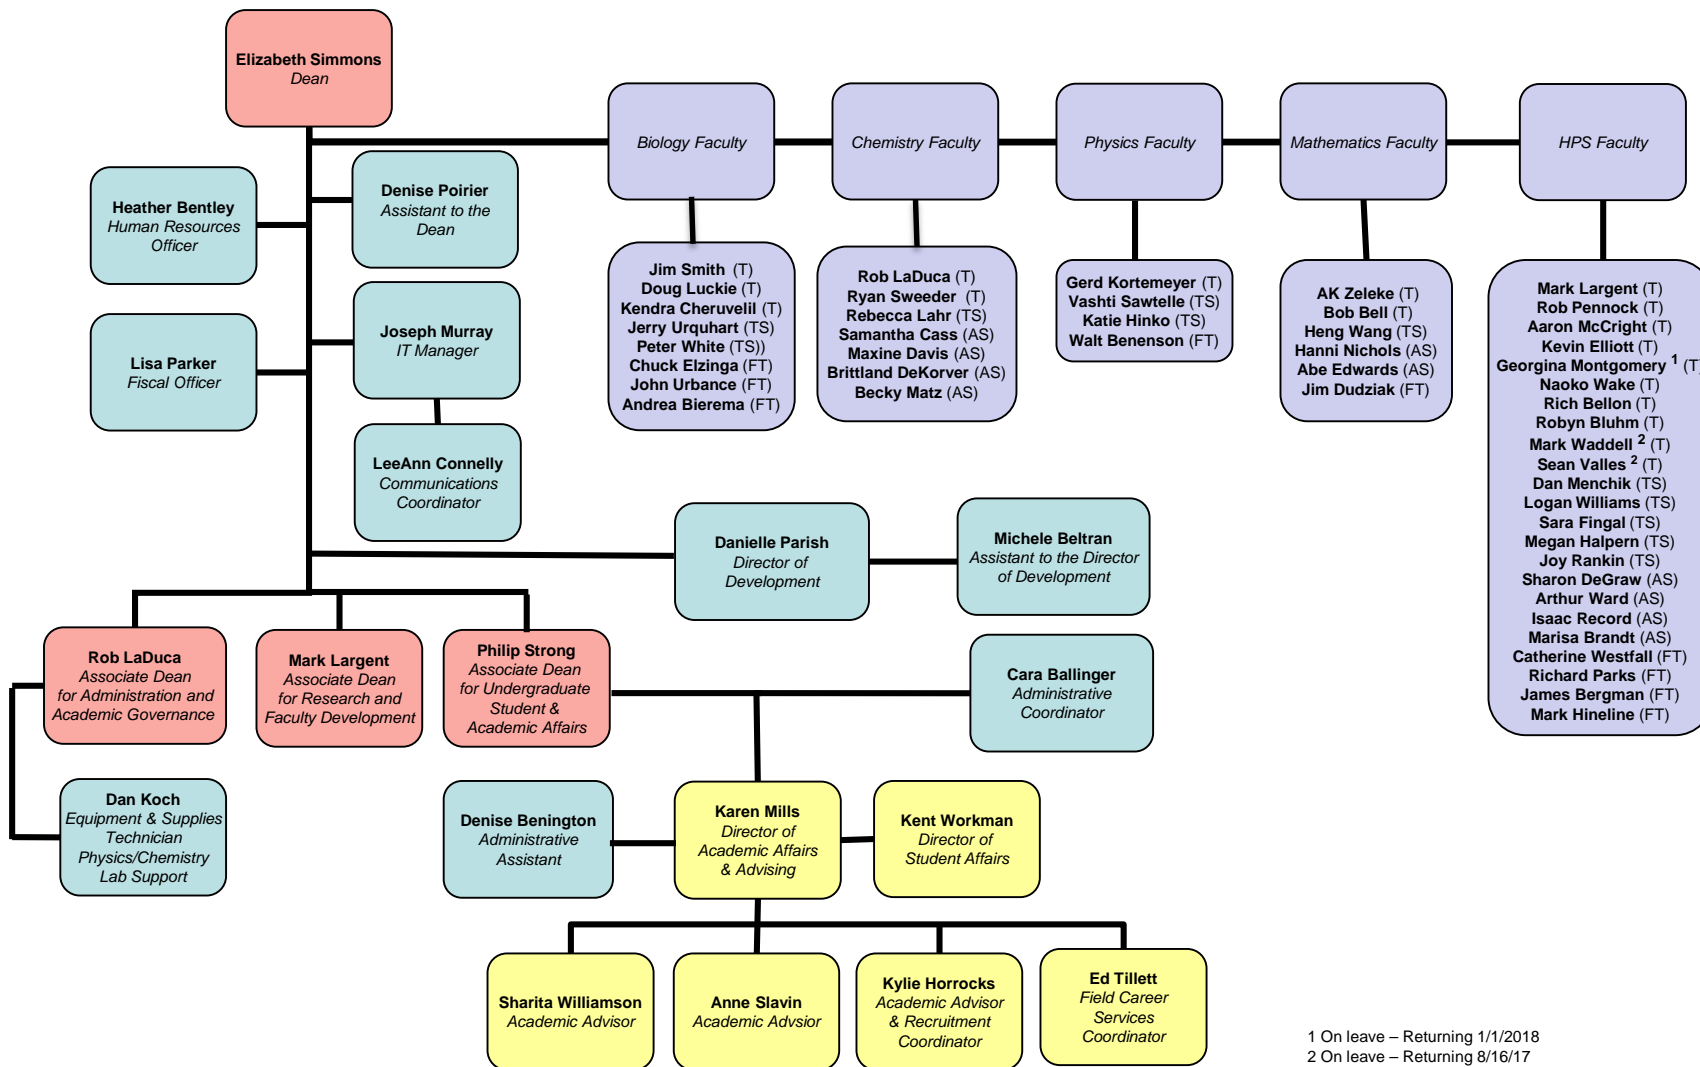

# Lyman Briggs College

1 On leave – Returning 1/1/2018  
2 On leave – Returning 8/16/17

(T) Tenured Faculty  
(TS) Tenure System Faculty (not yet tenured)  
(AS) Academic Specialist  
(FT) Fixed Term Faculty